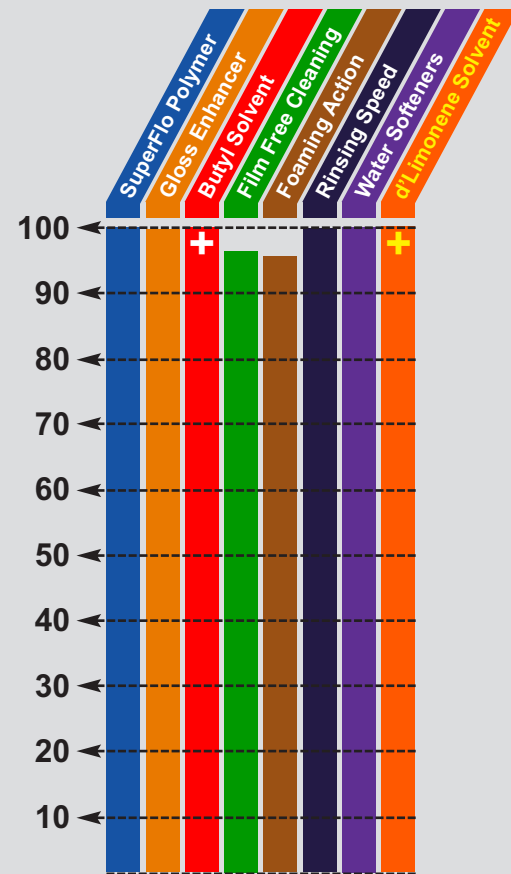

HOUSE WASH

Limonene

Citrus Solvent HOUSE WASH for vinyl, aluminum and wood siding.

One drum pak of LIMONENE makes **110 GALLONS** of a heavy duty concentrate or **55 GALLONS** of a Severe Duty Extract.

Available Sizes

55 to 110 Gallon Drum Pak Part #LIM55

Contains a heavy concentration of butyl solvents, 'buffered' heavy duty builders, surfactants, 'quick rinse' agents and silicone based gloss enhancers.

Also available in a:

30 to 60 Gallon Drum Pak Part #LIM30

5 to 10 Gallon Drum Pak Part #LIM5

To determine which product is best suited for your operation see the inside front cover for the explanation of this chart.